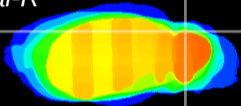

Coronal

Sagittal-R

Sagittal-L

ViBrism: CX15147
Horizontal

Cb lobe