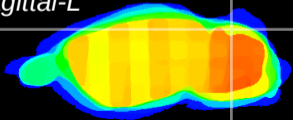

Coronal

Sagittal-R

Sagittal-L

ViBrism: CX15147
Horizontal

Cb lobe