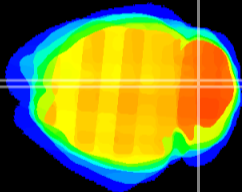

Coronal

Sagittal-R

Sagittal-L

ViBrism: CX15147
Horizontal

Cb vermis