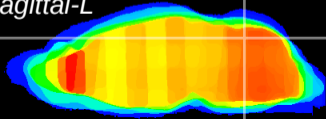

Coronal

Sagittal-R

Sagittal-L

ViBrism: CX15147
Horizontal

Cb vermis