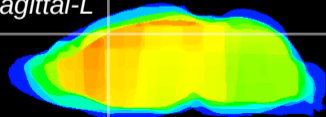

Coronal

Sagittal-R

Sagittal-L

ViBriSM: CX15148
Horizontal

Cx motor