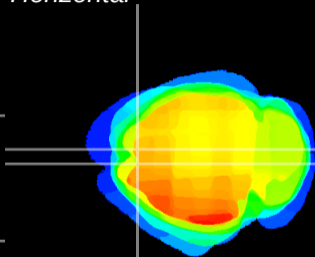

Coronal

Sagittal-R

Sagittal-L

ViBriSM: CX15148
Horizontal

Cx motor