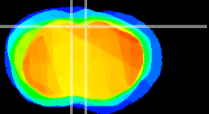

Coronal

Sagittal-R

Sagittal-L

ViBriSM: CX15148
Horizontal

Cx motor