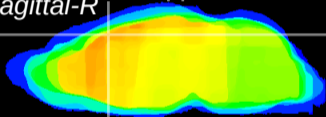

Coronal

Sagittal-R

Sagittal-L

ViBriSM: CX15148
Horizontal

Cx motor