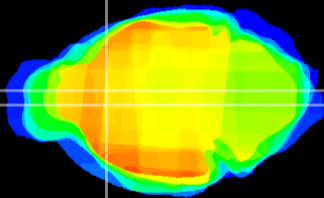

Coronal

Sagittal-R

Sagittal-L

ViBrism: CX15148
Horizontal

LS