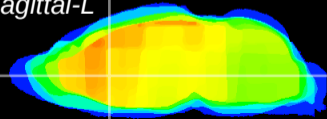

Coronal

Sagittal-R

Sagittal-L

ViBrism: CX15148
Horizontal

LS