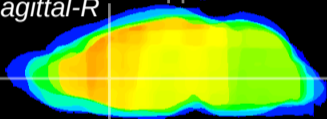

Coronal

Sagittal-R

Sagittal-L

ViBrism: CX15148
Horizontal

LS