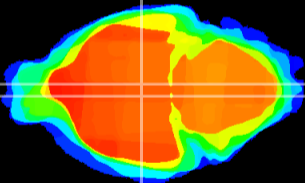

Coronal

Sagittal-R

Sagittal-L

ViBrism: CX15150
Horizontal

DM