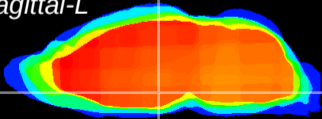

Coronal

Sagittal-R

Sagittal-L

ViBrism: CX15150
Horizontal

DM