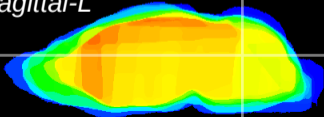

Coronal

Sagittal-R

Sagittal-L

ViBrism: CX15153
Horizontal

Cb nucleus