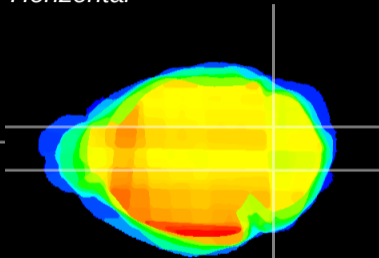

Coronal

Sagittal-R

Sagittal-L

ViBrism: CX15153
Horizontal

Cb nucleus