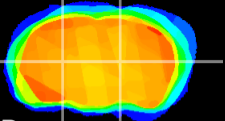

Coronal

Sagittal-R

Sagittal-L

ViBrism: CX15154
Horizontal

VPM/VPL