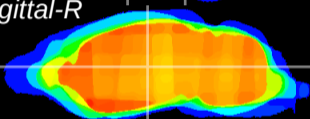

Coronal

Sagittal-R

Sagittal-L

ViBrism: CX15154
Horizontal

VPM/VPL