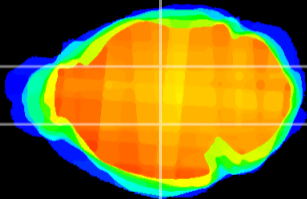

Coronal

Sagittal-R

Sagittal-L

ViBrism: CX15154
Horizontal

VPM/VPL