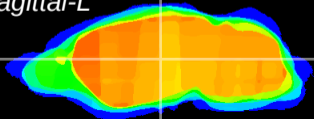

Coronal

Sagittal-R

Sagittal-L

ViBrism: CX15154
Horizontal

VPM/VPL