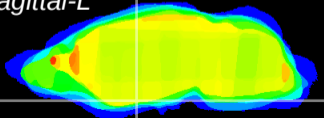

Coronal

Sagittal-R

Sagittal-L

ViBrism: CX15160
Horizontal

S0