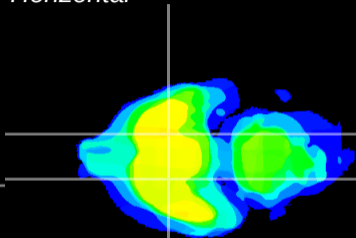

Coronal

Sagittal-R

Sagittal-L

ViBrism: CX15160
Horizontal

S0