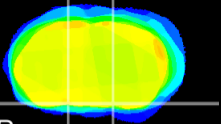

Coronal

Sagittal-R

Sagittal-L

ViBrism: CX15160
Horizontal

S0