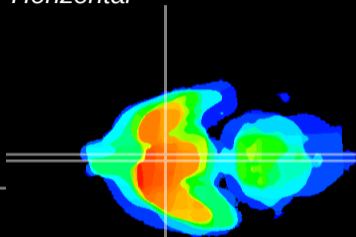

Coronal

Sagittal-R

Sagittal-L

ViBrism: CX15165
Horizontal

SCN