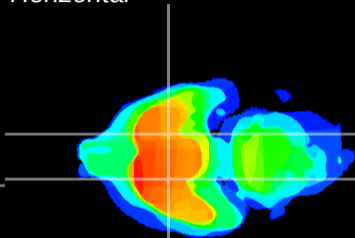

Coronal

Sagittal-R

Sagittal-L

ViBrism: CX15165
Horizontal

S0