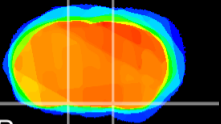

Coronal

Sagittal-R

Sagittal-L

ViBrism: CX15165
Horizontal

S0