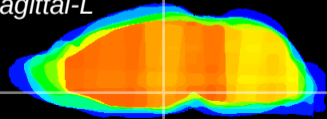

Coronal

Sagittal-R

Sagittal-L

ViBrism: CX15166
Horizontal

DM