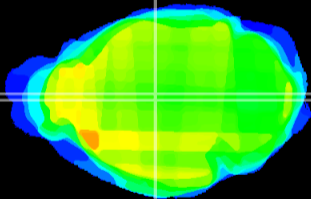

Coronal

Sagittal-R

Sagittal-L

ViBrism: CX15177
Horizontal

MD