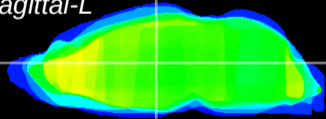

Coronal

Sagittal-R

Sagittal-L

ViBrism: CX15177
Horizontal

MD