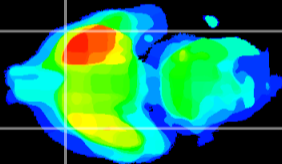

Coronal

Sagittal-R

Sagittal-L

ViBrism: CX15177
Horizontal

Pir