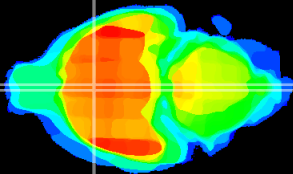

Coronal

Sagittal-R

Sagittal-L

ViBrism: CX15178
Horizontal

MPA