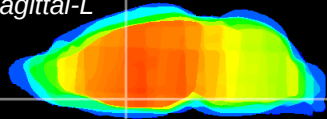

Coronal

Sagittal-R

Sagittal-L

ViBrism: CX15178
Horizontal

MPA