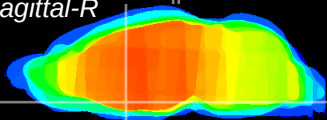

Coronal

Sagittal-R

Sagittal-L

ViBrism: CX15178
Horizontal

MPA