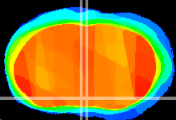

Coronal

Sagittal-R

Sagittal-L

ViBrism: CX15178
Horizontal

MPA