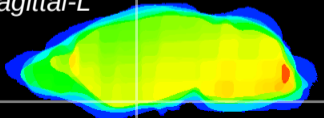

Coronal

Sagittal-R

Sagittal-L

ViBrism: CX15179
Horizontal

S0