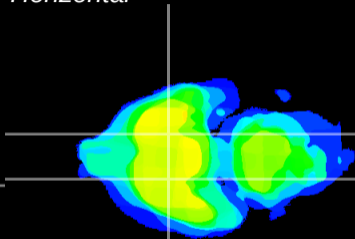

Coronal

Sagittal-R

Sagittal-L

ViBrism: CX15179
Horizontal

S0