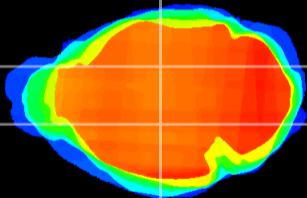

Coronal

Sagittal-R

Sagittal-L

ViBrism: CX15181
Horizontal

VPM/VPL