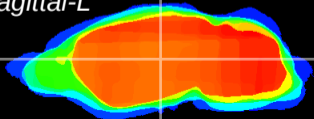

Coronal

Sagittal-R

Sagittal-L

ViBrism: CX15181
Horizontal

VPM/VPL