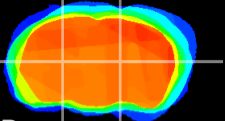

Coronal

Sagittal-R

Sagittal-L

ViBrism: CX15181
Horizontal

VPM/VPL