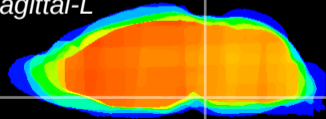

Coronal

Sagittal-R

Sagittal-L

ViBrism: CX15182
Horizontal

Pn