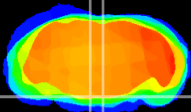

Coronal

Sagittal-R

Sagittal-L

ViBrism: CX15182
Horizontal

Pn