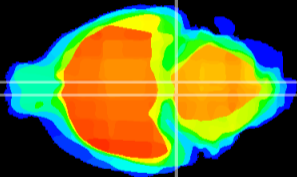

Coronal

Sagittal-R

Sagittal-L

ViBrism: CX15182
Horizontal

Pn