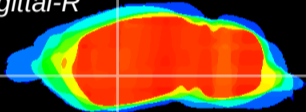

Coronal

Sagittal-R

Sagittal-L

ViBriSM: CX15183
Horizontal

GP