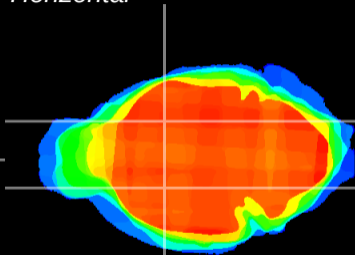

Coronal

Sagittal-R

Sagittal-L

ViBriSM: CX15183
Horizontal

GP