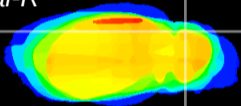

Coronal

Sagittal-R

Sagittal-L

ViBrism: CX15187
Horizontal

Cb lobe