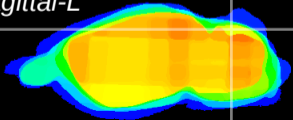

Coronal

Sagittal-R

Sagittal-L

ViBrism: CX15187
Horizontal

Cb lobe