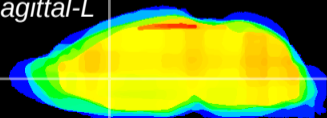

Coronal

Sagittal-R

Sagittal-L

ViBrism: CX15187
Horizontal

LS