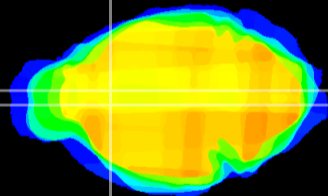

Coronal

Sagittal-R

Sagittal-L

ViBrism: CX15187
Horizontal

LS