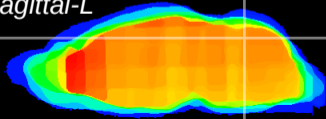

Coronal

Sagittal-R

Sagittal-L

ViBrism: CX15189
Horizontal

Cb vermis