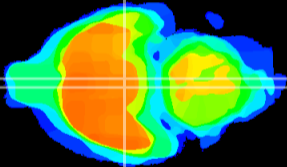

Coronal

Sagittal-R

Sagittal-L

ViBrism: CX15190
Horizontal

VMH