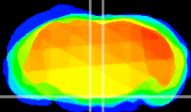

Coronal

Sagittal-R

Sagittal-L

ViBrism: CX15193
Horizontal

Pn