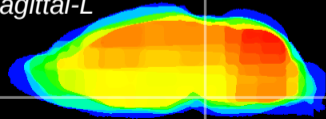

Coronal

Sagittal-R

Sagittal-L

ViBrism: CX15193
Horizontal

Pn