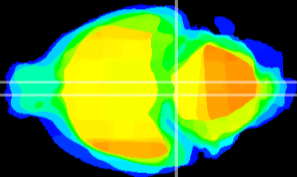

Coronal

Sagittal-R

Sagittal-L

ViBrism: CX15193
Horizontal

Pn