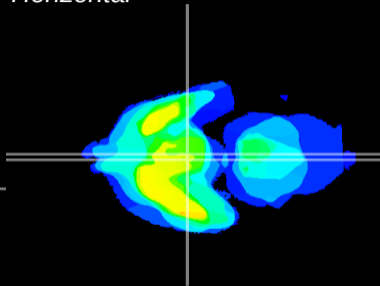

Coronal

Sagittal-R

Sagittal-L

ViBrism: CX15197
Horizontal

Arc