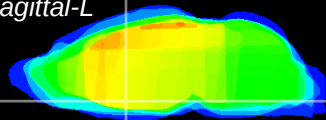

Coronal

Sagittal-R

Sagittal-L

ViBrism: CX15197
Horizontal

MPA