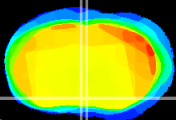

Coronal

Sagittal-R

Sagittal-L

ViBrism: CX15197
Horizontal

MPA