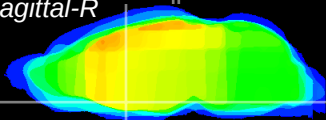

Coronal

Sagittal-R

Sagittal-L

ViBrism: CX15197
Horizontal

MPA