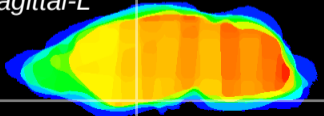

Coronal

Sagittal-R

Sagittal-L

ViBrism: CX15200
Horizontal

S0