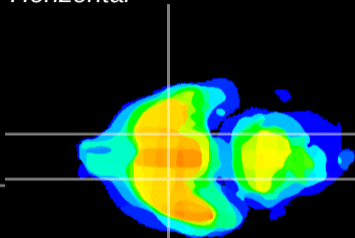

Coronal

Sagittal-R

Sagittal-L

ViBrism: CX15200
Horizontal

S0