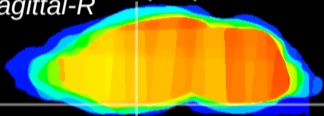

Coronal

Sagittal-R

Sagittal-L

ViBrism: CX15200
Horizontal

S0