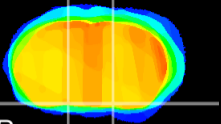

Coronal

Sagittal-R

Sagittal-L

ViBrism: CX15200
Horizontal

S0