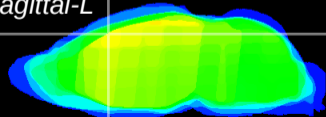

Coronal

Sagittal-R

Sagittal-L

ViBris: CX15203  
Horizontal

Cx motor