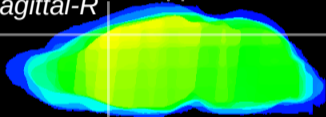

Coronal

Sagittal-R

Sagittal-L

ViBris: CX15203  
Horizontal

Cx motor