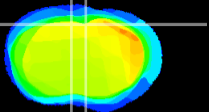

Coronal

Sagittal-R

Sagittal-L

ViBris: CX15203  
Horizontal

Cx motor