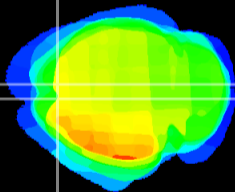

Coronal

Sagittal-R

Sagittal-L

ViBris: CX15203  
Horizontal

Cx motor