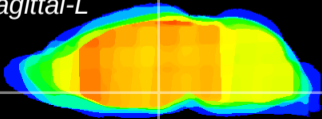

Coronal

Sagittal-R

Sagittal-L

ViBrism: CX15205
Horizontal

DM