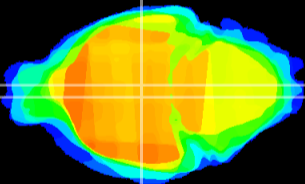

Coronal

Sagittal-R

Sagittal-L

ViBrism: CX15205
Horizontal

DM