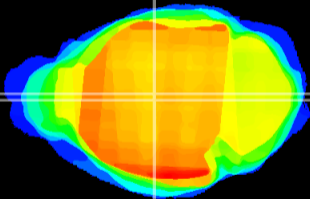

Coronal

Sagittal-R

Sagittal-L

ViBrism: CX15205
Horizontal

MD