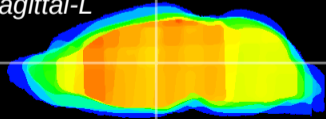

Coronal

Sagittal-R

Sagittal-L

ViBrism: CX15205
Horizontal

MD