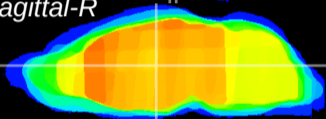

Coronal

Sagittal-R

Sagittal-L

ViBrism: CX15205
Horizontal

MD