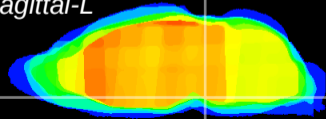

Coronal

Sagittal-R

Sagittal-L

ViBrism: CX15205
Horizontal

Pn