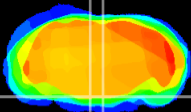

Coronal

Sagittal-R

Sagittal-L

ViBrism: CX15205
Horizontal

Pn