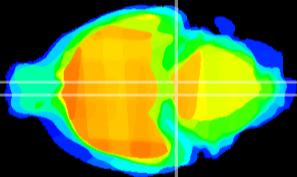

Coronal

Sagittal-R

Sagittal-L

ViBrism: CX15205
Horizontal

Pn