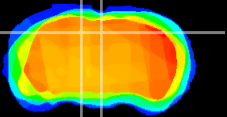

Coronal

Sagittal-R

Sagittal-L

ViBrism: CX15206
Horizontal

SC