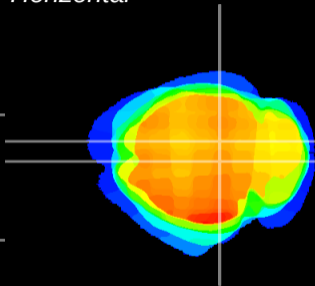

Coronal

Sagittal-R

Sagittal-L

ViBrism: CX15206
Horizontal

SC