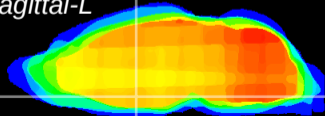

Coronal

Sagittal-R

Sagittal-L

ViBriSM: CX15208
Horizontal

SPa dorsal