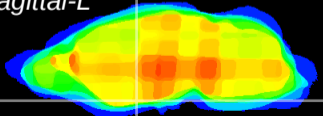

Coronal

Sagittal-R

Sagittal-L

ViBrism: CX15211
Horizontal

S0