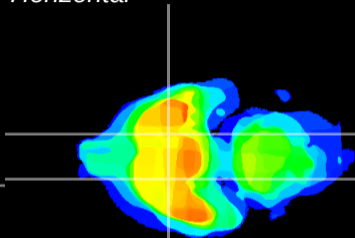

Coronal

Sagittal-R

Sagittal-L

ViBrism: CX15211
Horizontal

S0