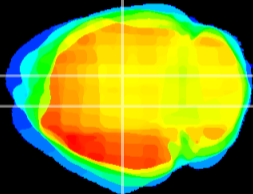

Coronal

Sagittal-R

Sagittal-L

ViBrism: CX15215
Horizontal

DG