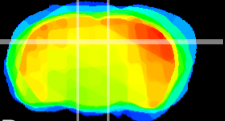

Coronal

Sagittal-R

Sagittal-L

ViBrism: CX15215
Horizontal

DG