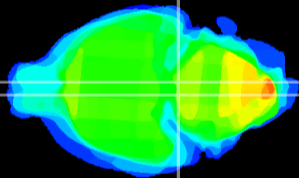

Coronal

Sagittal-R

Sagittal-L

ViBrism: CX15216
Horizontal

Pn