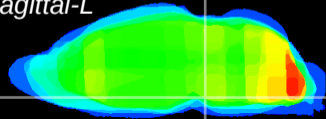

Coronal

Sagittal-R

Sagittal-L

ViBrism: CX15216
Horizontal

Pn