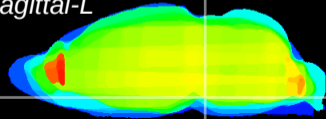

Coronal

Sagittal-R

Sagittal-L

ViBrism: CX15218
Horizontal

Pn