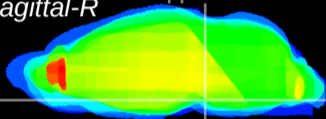

Coronal

Sagittal-R

Sagittal-L

ViBrism: CX15218
Horizontal

Pn