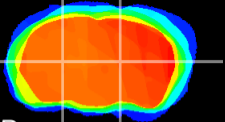

Coronal

Sagittal-R

Sagittal-L

ViBrism: CX15222
Horizontal

VPM/VPL