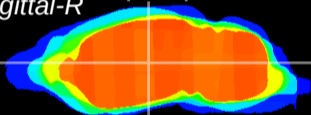

Coronal

Sagittal-R

Sagittal-L

ViBrism: CX15222
Horizontal

VPM/VPL