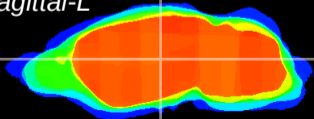

Coronal

Sagittal-R

Sagittal-L

ViBrism: CX15222
Horizontal

VPM/VPL