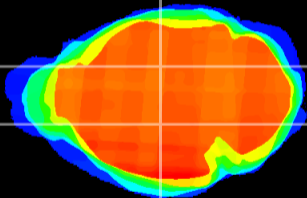

Coronal

Sagittal-R

Sagittal-L

ViBrism: CX15222
Horizontal

VPM/VPL