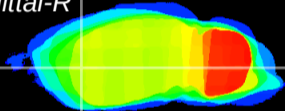

*Coronal*

*Sagittal-R*

*Sagittal-L*

ViBrism: CX15226  
*Horizontal*

CPU lateral