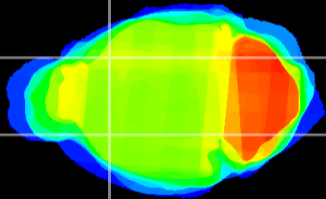

*Coronal*

*Sagittal-R*

*Sagittal-L*

ViBrism: CX15226  
*Horizontal*

CPU lateral