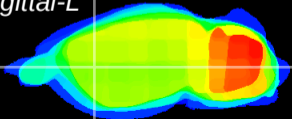

*Coronal*

*Sagittal-R*

*Sagittal-L*

ViBrism: CX15226  
*Horizontal*

CPU lateral