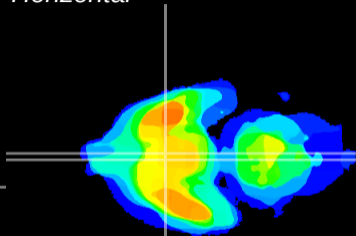

Coronal

Sagittal-R

Sagittal-L

ViBrism: CX15227
Horizontal

SCN