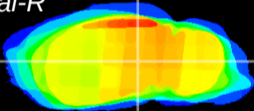

Coronal

Sagittal-R

Sagittal-L

ViBrism: CX15230
Horizontal

MG