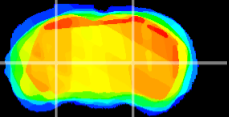

Coronal

Sagittal-R

Sagittal-L

ViBrism: CX15230
Horizontal

MG