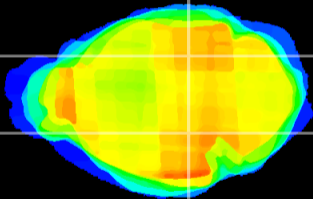

Coronal

Sagittal-R

Sagittal-L

ViBrism: CX15230
Horizontal

MG