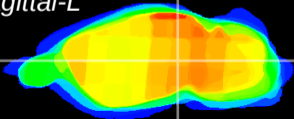

Coronal

Sagittal-R

Sagittal-L

ViBrism: CX15230
Horizontal

MG