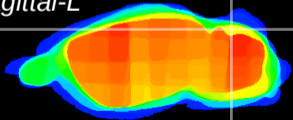

Coronal

Sagittal-R

Sagittal-L

ViBrism: CX15233
Horizontal

Cb lobe