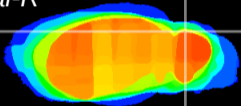

Coronal

Sagittal-R

Sagittal-L

ViBrism: CX15233
Horizontal

Cb lobe