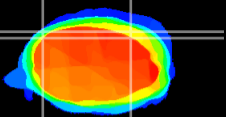

Coronal

Sagittal-R

Sagittal-L

ViBrism: CX15233
Horizontal

Cb lobe