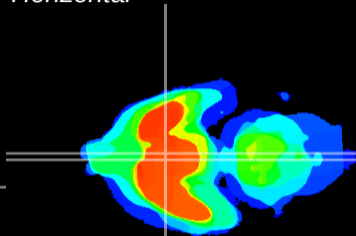

Coronal

Sagittal-R

Sagittal-L

ViBriSM: CX15235
Horizontal

SCN