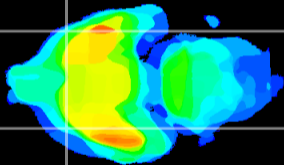

Coronal

Sagittal-R

Sagittal-L

ViBrism: CX15236
Horizontal

Pir