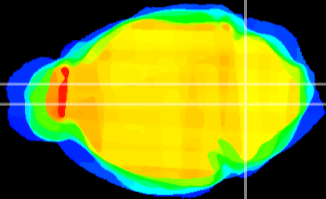

Coronal

Sagittal-R

Sagittal-L

ViBrism: CX15237
Horizontal

MVe