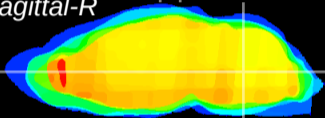

Coronal

Sagittal-R

Sagittal-L

ViBrism: CX15237
Horizontal

MVe