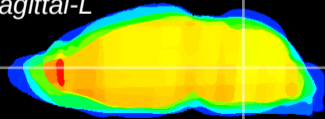

Coronal

Sagittal-R

Sagittal-L

ViBrism: CX15237
Horizontal

MVe