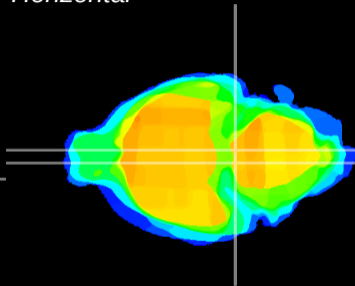

Coronal

Sagittal-R

Sagittal-L

ViBrism: CX15237
Horizontal

Pn