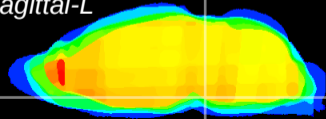

Coronal

Sagittal-R

Sagittal-L

ViBrism: CX15237
Horizontal

Pn