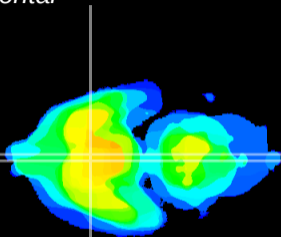

Coronal

Sagittal-R

Sagittal-L

ViBrism: CX15240
Horizontal

SCN