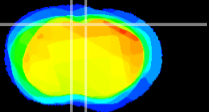

Coronal

Sagittal-R

Sagittal-L

ViBris: CX15241
Horizontal

Cx motor