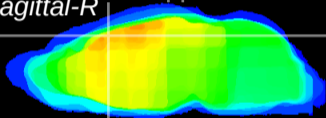

Coronal

Sagittal-R

Sagittal-L

ViBris: CX15241
Horizontal

Cx motor