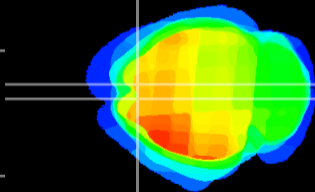

Coronal

Sagittal-R

Sagittal-L

ViBris: CX15241
Horizontal

Cx motor