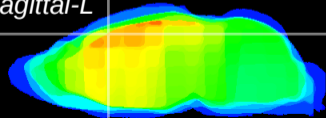

Coronal

Sagittal-R

Sagittal-L

ViBris: CX15241
Horizontal

Cx motor