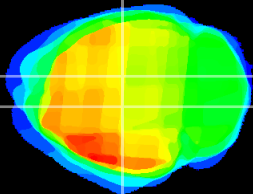

Coronal

Sagittal-R

Sagittal-L

ViBrism: CX15241
Horizontal

DG