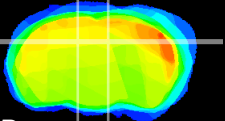

Coronal

Sagittal-R

Sagittal-L

ViBrism: CX15241
Horizontal

DG