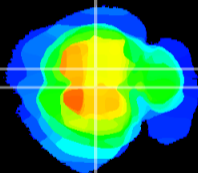

Coronal

Sagittal-R

Sagittal-L

ViBrism: CX15241
Horizontal

RS