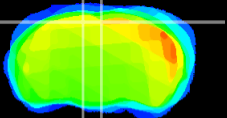

Coronal

Sagittal-R

Sagittal-L

ViBrism: CX15241
Horizontal

RS