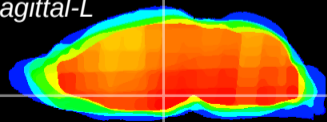

Coronal

Sagittal-R

Sagittal-L

ViBrism: CX15242
Horizontal

DM