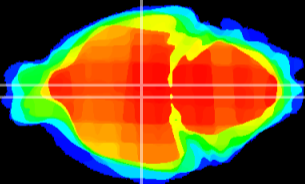

Coronal

Sagittal-R

Sagittal-L

ViBrism: CX15242
Horizontal

DM